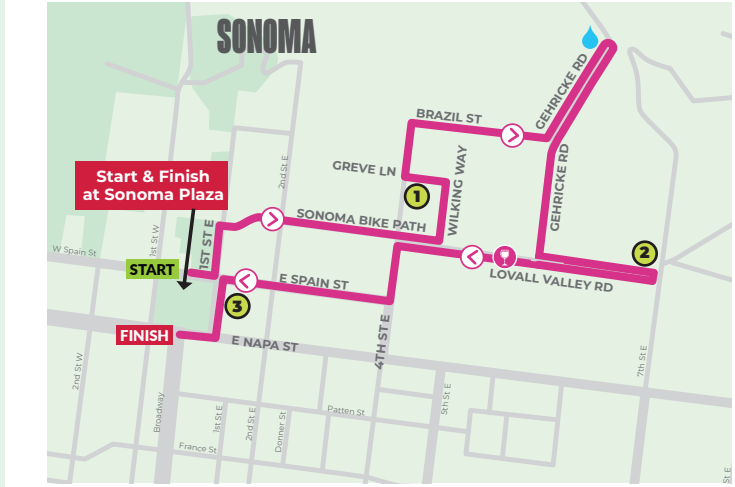

- **Saturday, July 20:** Rosé 5k begins and ends in Sonoma Plaza. Minor road closures will be in place from 8am-9:30am. Impacted roads include, but not limited to, E. Spain St, Lovall Valley Rd, Gehricke Rd, and Brazil St.
- **Sunday, July 21:** Half marathon event will begin at 7am, at Cuvaision Winery in Napa, and will require the closure of portions of Hwy 12 and Hwy 121. Detours will be in place and law enforcement will be onsite to assist motorists when safe. The lane or road will be reopened after the final runners have safely moved on. For the safety of all involved, please obey all traffic signs and direction from law-enforcement.
- The following roads are closed in both directions while runners are on course: Duhig Rd, parts of Ramal Rd, Dale Rd, parts of Burndale Rd and Denmark Rd. Vehicle traffic on Hwy 121 will be heavy at Duhig Rd between 6:00am and 6:45am. Areas where delays will occur are on Hwy 121 at Burndale Rd from 8:00am to 9:00am and Napa Rd at Denmark from 8:30am to 9:30am.

## WINE COUNTRY

HALF MARATHON & ROSÉ 5K

Finish Festival  
in Sonoma Plaza

FINISH

Start & Finish  
at Sonoma Plaza

START

FINISH

No Parking At The Start,  
Shuttle Access Only

**HALF MARATHON**  
SUNDAY, JULY 21, 2024  
START TIME: 7:00AM

**ROSÉ 5K**  
SATURDAY, JULY 20, 2024  
START TIME: 8:00AM

---

1 MILE MARKER

---

COURSE ROUTE

---

July 20 & 21

See reverse side for road closure information